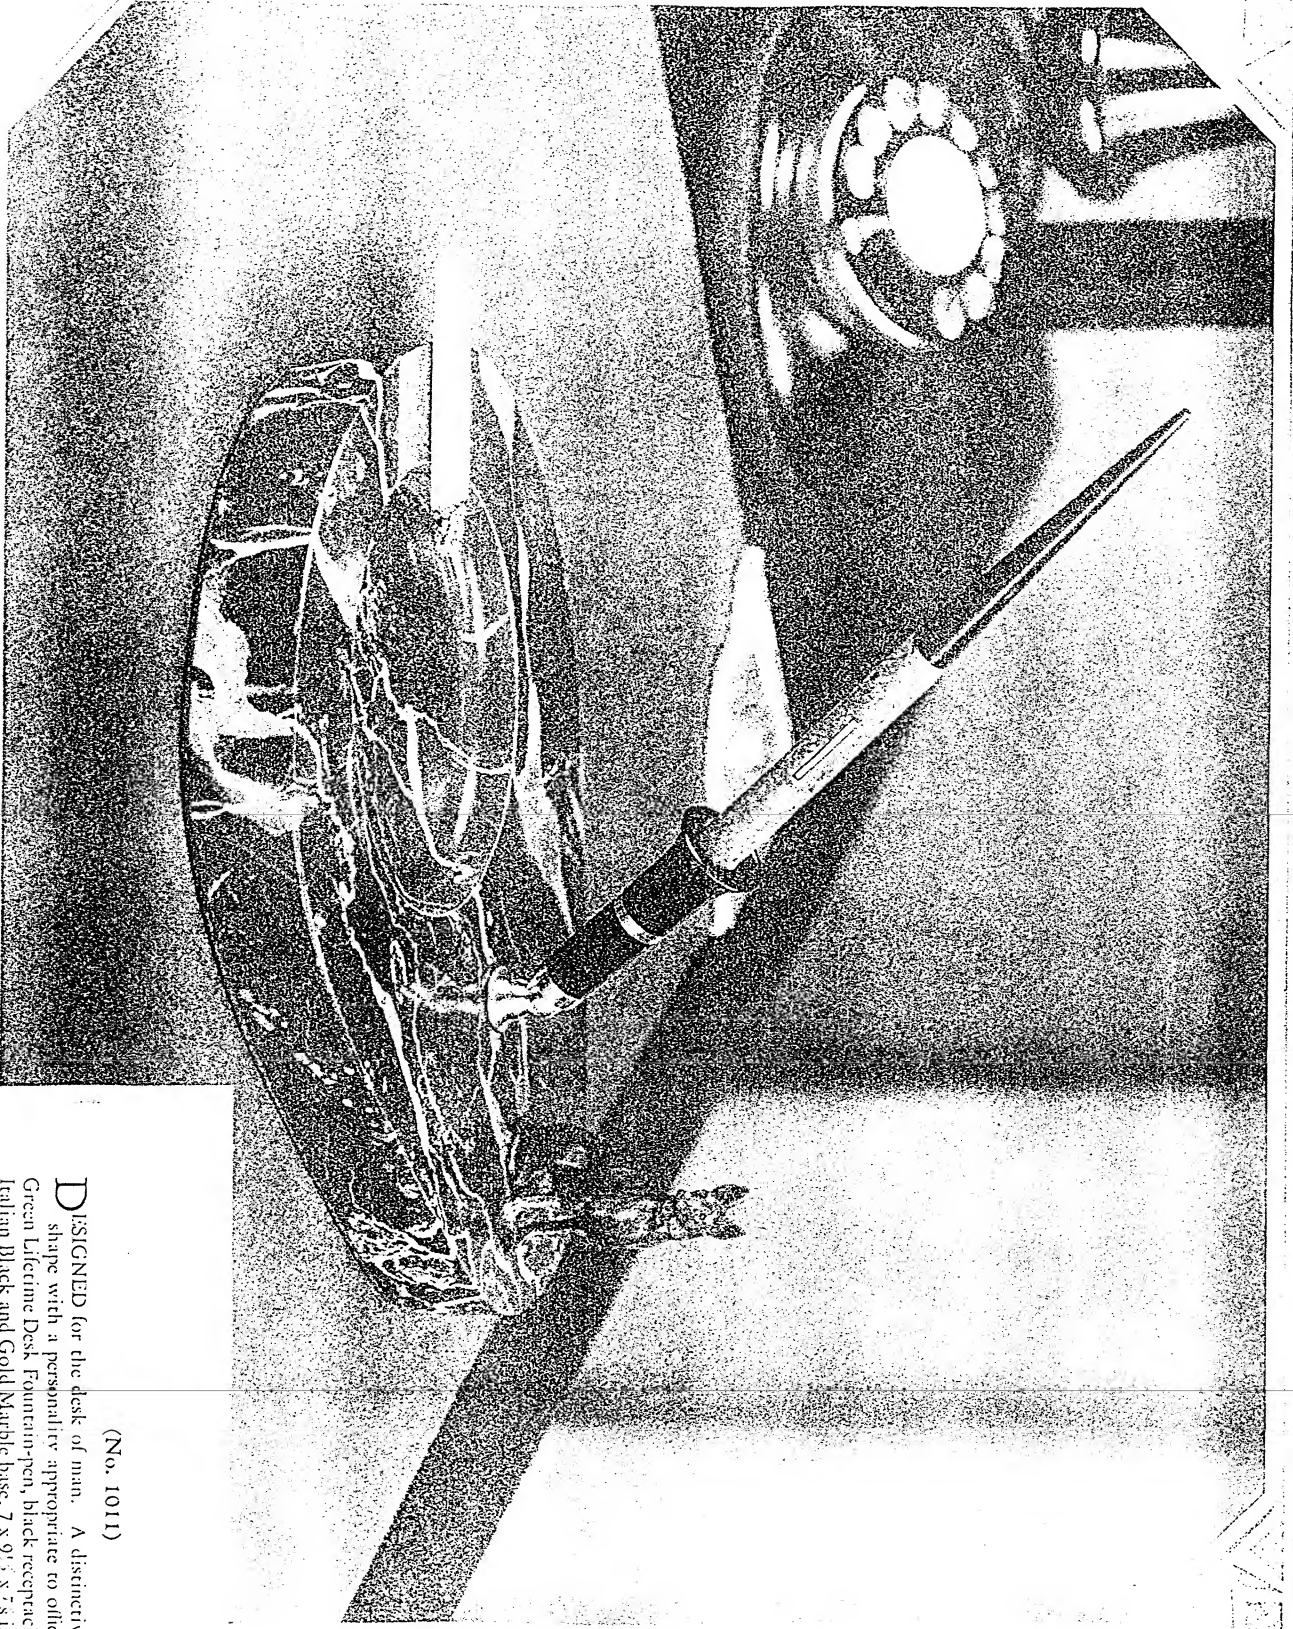

(No. 1011)

DESIGNED for the desk of man. A distinctively different oval shape with a personality appropriate to office or home. Jade Green Lifetime Desk Fountain-pen, black receptacle with gold band. Italian Black and Gold Marble base, 7 x 9 $\frac{1}{2}$ x 7 $\frac{1}{8}$ in., with hollowed ash receiver.

Bronze, List price $35